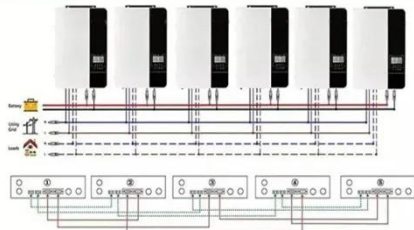

[Get Price](#)

AC input wires

AC output wires

8 ways to open Disk Management (diskmgmt.msc) in Windows

How to start Disk Management in Windows 10 and Windows 11, and use it for managing disks and partitions. How to run diskmgmt.msc.

[Get Price](#)

power pack with solar charging panels 120W Outdoor Portable

...

Model Number G120 Brand Name Powkey System Voltage 110V-240v Product name standard low price portable power supply outdoor Battery Lithium battery 18650 Application Outdoor Indoor camping ...