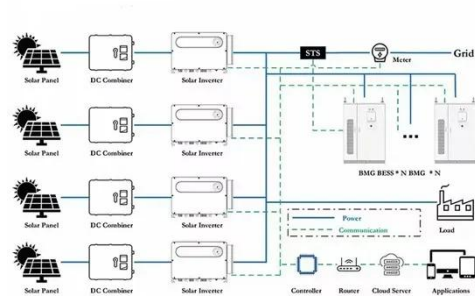

[Get Price](#)

GROWATT MAX 120 KTL3-X LV , INDUSTRIAL INVERTER

Growatt MAX TL3-LV is energy storage three-phase inverter designed for residential and commercial applications.

Available capacities: 50kW, 60kW, 70kW, 80kW, 100kW, 110kW, 120kW, 125kW. Inverter is also equipped ...

[Get Price](#)

GROWATT MAX 120 KTL3-X LV , INDUSTRIAL ...

Growatt MAX TL3-LV is energy storage three-phase inverter ...

[Get Price](#)

SolarEdge SE120K For 480V Grid , Inverters , sun.store

Pre-commissioning feature for automated validation of system components and wiring during the site installation process and prior to grid connection Easy 2-person installation with lightweight, modular design (each ...

[Get Price](#)

SolarEdge Synergy > 120kW 277/480 VAC SetApp 3-Phase Grid

SolarEdge Synergy 120kW 277/480 VAC SetApp 3-Phase Grid-Tie Synergy Inverter with AC Automatic Rapid Shutdown, Connection Unit, DC Safety Switch and AFCI - Fixed Voltage - 120KUS Synergy Manager o ...

[Get Price](#)

SolarEdge SE120K-USG8IBNZ4 120kW 3-Phase Inverter w/ SetApp.

Elevate your ground mount solar system with the SolarEdge SE120K-USG8IBNZ4, a powerful 120kW Three Phase Primary Inverter. Engineered with SetApp HD-Wave Technology, this inverter ensures optimal energy ...