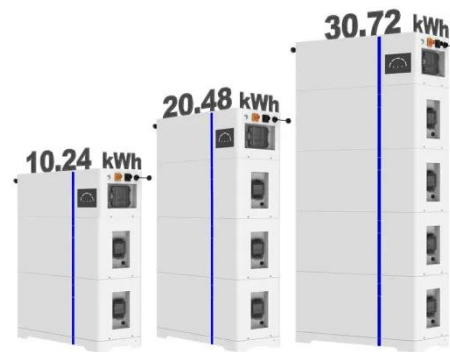

ESS

WiFi AP Outdoor Wireless Access Point

BL290HW is an 11ac 1200Mbps 2.4Ghz+5.8Ghz Dual-Band High-Performance Outdoor Wireless Access Point equipped with a powerful Qualcomm Chipset, it's specifically designed to operate in ...

[Get Price](#)