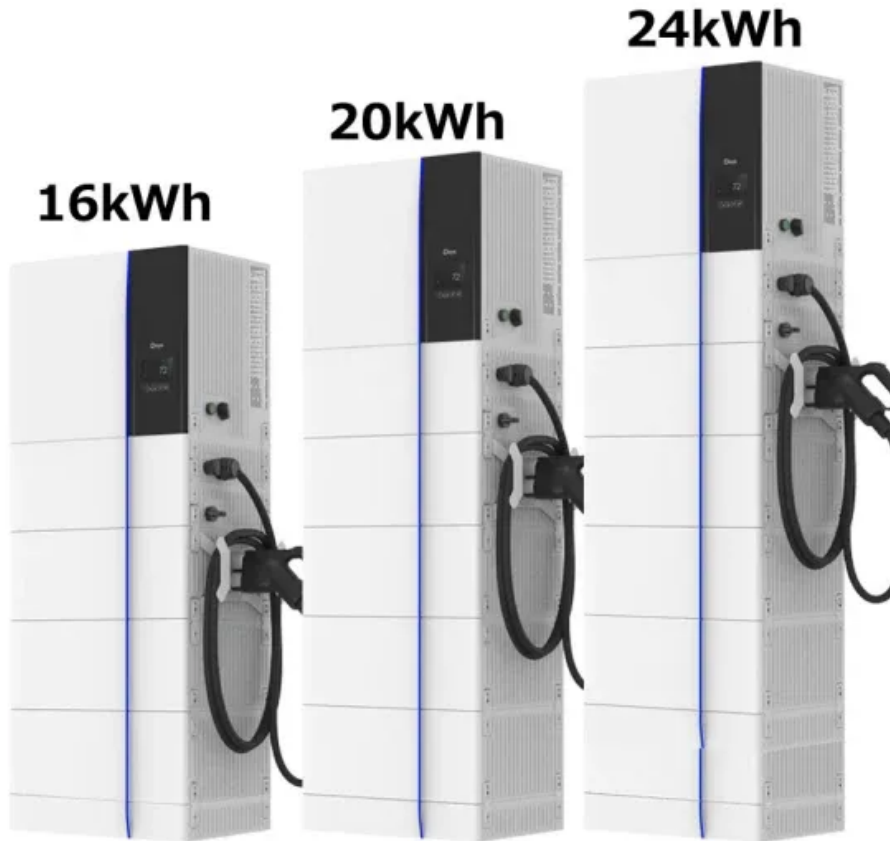

10k Battery Cabinet WEPC General Contracting