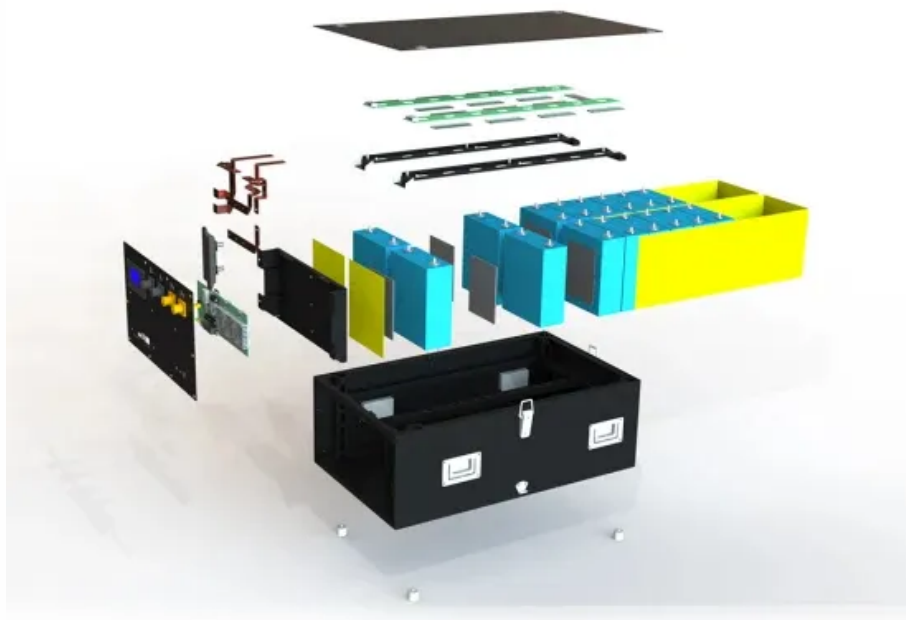

# 100kWh Mobile Energy Storage Battery Cabinet for Railway Stations