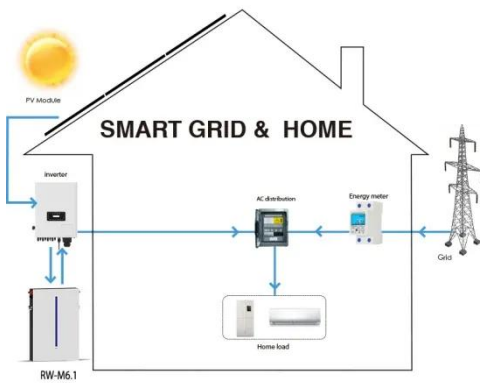

Storage System is a fully integrated, on or off grid battery solution that has liquid cooled battery storage (215kWh), inverter (100kW), temperature control and fire safety ...

[Get Price](#)