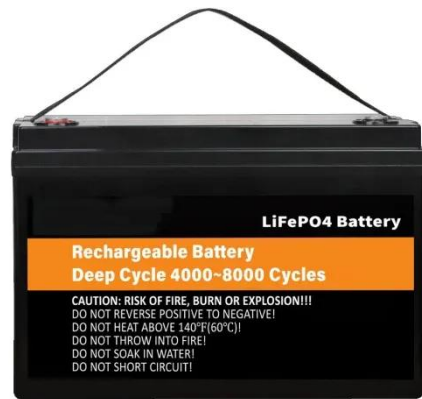

100KWH ESS Energy Battery Cabinet , AZE

AZE's lithium battery energy storage system (BESS) is a complete system design with features like high energy density, battery management, multi-level safety protection, an outdoor cabinet with a modular ...

[Get Price](#)

How to sign in to a Microsoft account

Use your Microsoft account to sign in to Microsoft services like Windows, Microsoft 365, OneDrive, Skype, Outlook, and Xbox Live.

[Get Price](#)

Commercial 100 Kilowatt Hour Battery

The 100kWh lithium battery energy storage cabinet offers high efficiency, flexibility, scalability, and reliable performance. The ingress protection rate of the 100 kilowatt hour battery is IP45, we support ...

[Get Price](#)