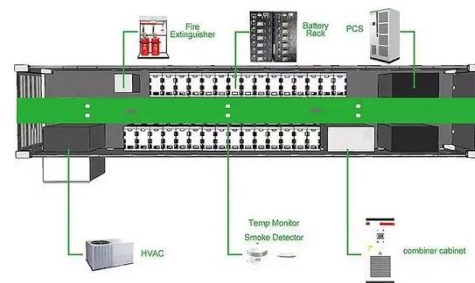

Battery energy storage systems , BESS

Siemens Energy fully integrated Battery Energy Storage System (BESS) combines advanced components like battery systems, inverters, transformers, and medium voltage switchgear with ...